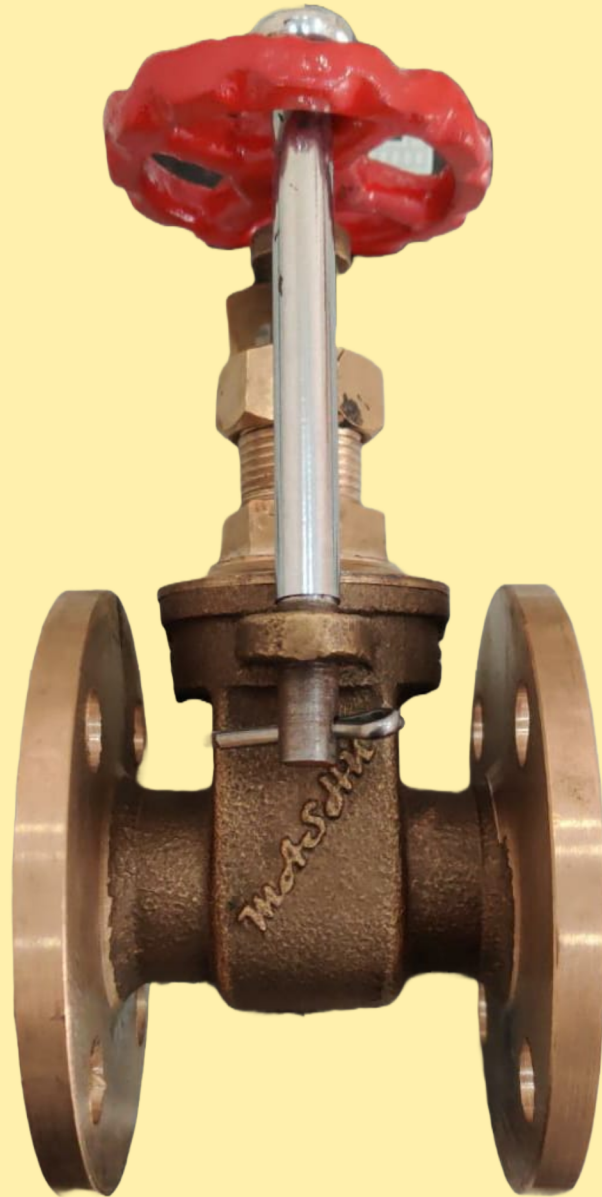

Gate Valves

**Gate Valve Bronze
Double Side Flanged**

Globe Valves

Cast Iron/Gun Metal

Double Side Flanged (CI)

Single Side Flanged (CI)

Screwed (CI)

Screwed (GM)